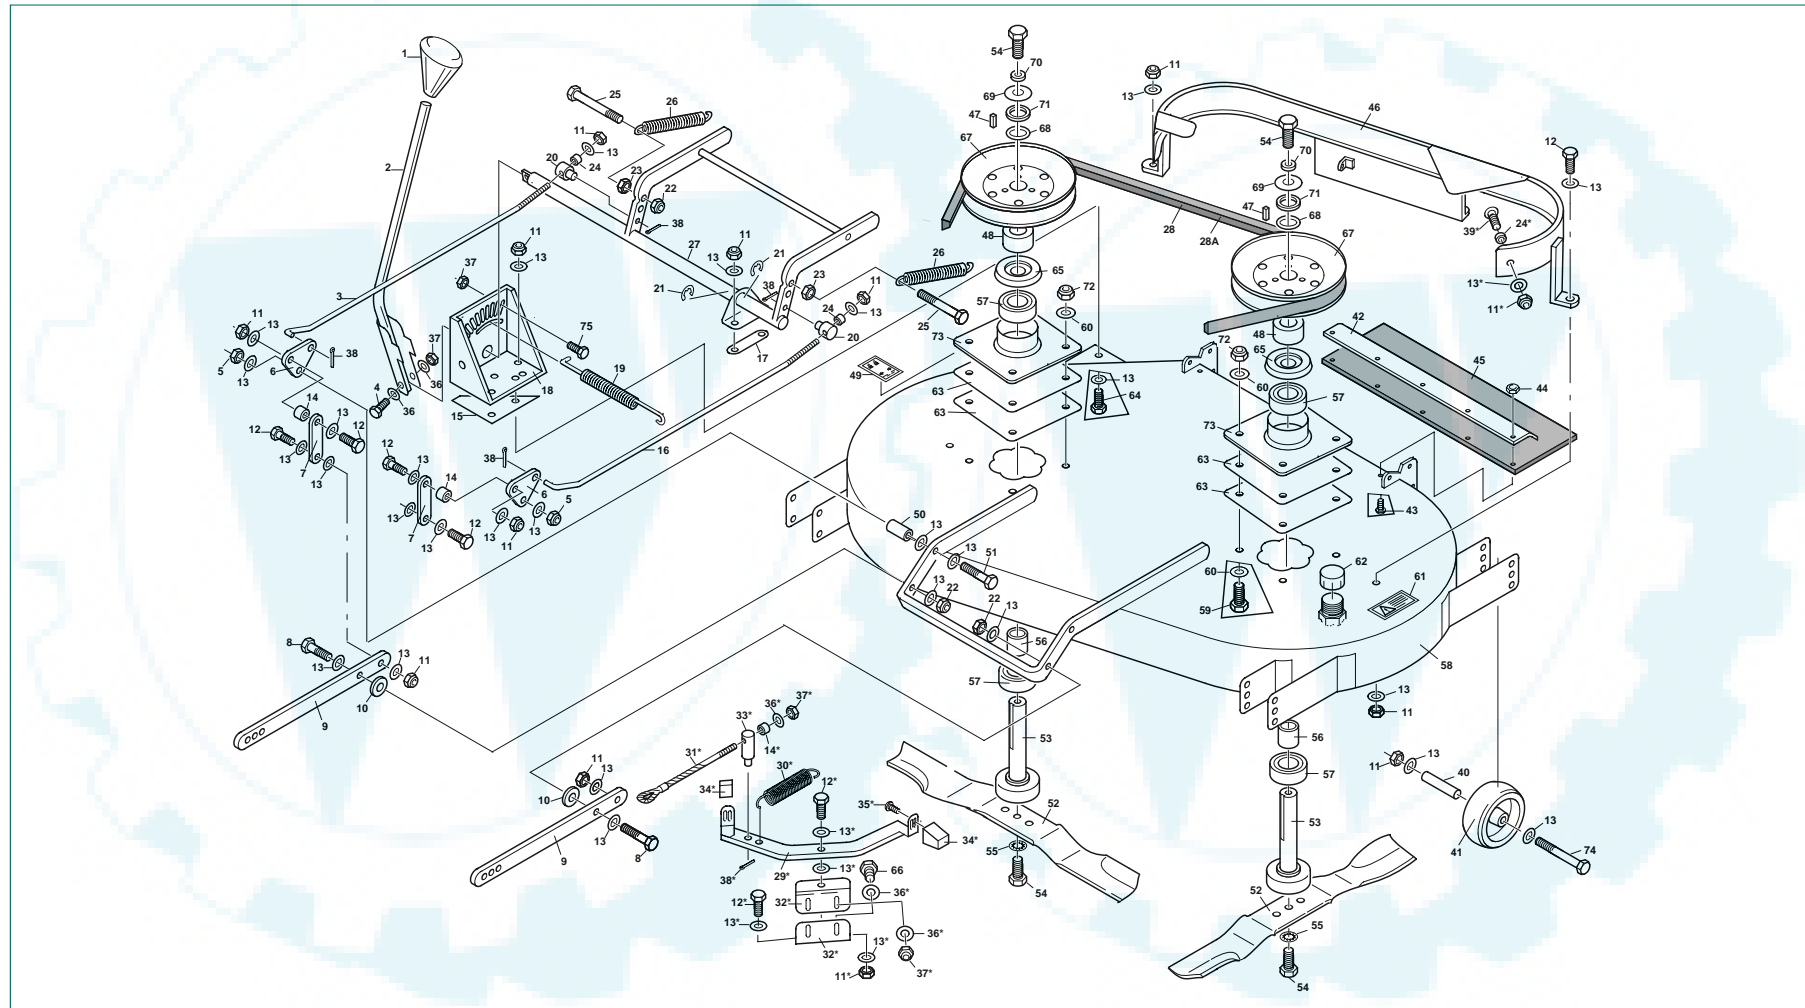

Westwood

36" (91cm) Cutter Deck

THE BEST OF BRITISH ENGINEERING